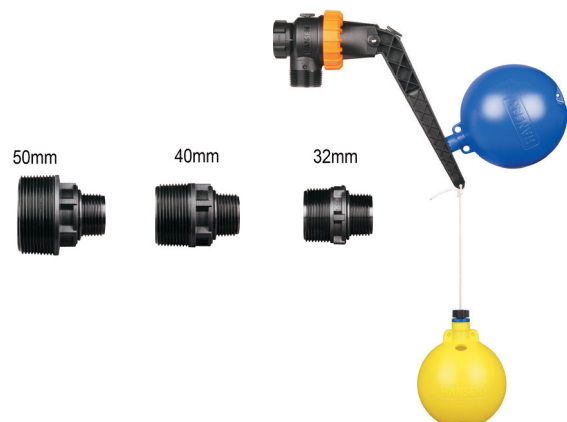

Supplied with: Complete Valve Body, 32, 40 & 50mm Standard Adaptors, Leveller Control, 115mm Weighted HiViz Threaded Ball, 140mm Blue Threaded Float, 2.5 metre Cord

Code	Description
HLEVELLERS	Leveller Valve 32/40/50