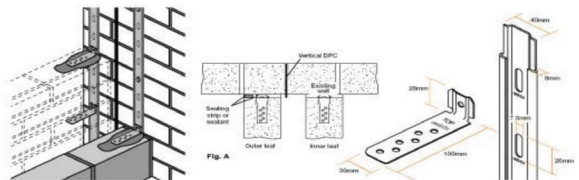

**WALL STARTERS -
STAINLESS STEEL**

Code	Description	Box Quantity
F182	Twist 250mm Long - 2.4m Kit Complete with Fixings	20