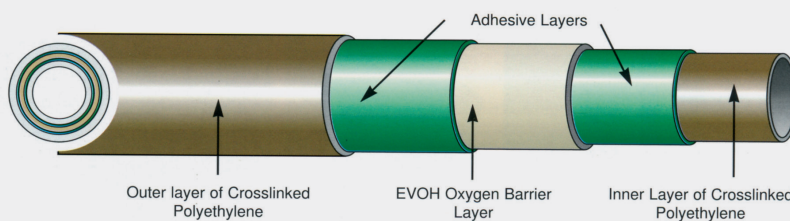

Superior Plumbing Products
Manufactured by Sanbra Fyffe

Instantor®

Pex Pipe

Five-layer barrier pipe, an innovative new generation of co-extruded pipe.

Instantor Pex Pipe is available in Irish descriptions of 1/2", 3/4" & 1" diameters. Metric descriptions are also available in 10, 15, 22 and 28mm. Standard coils descriptions of 50 and 100 metres and in straight lengths of 6 metres. Larger coil descriptions also available on request.

Instantor® Pex Pipe (Imperial)

Code	Description	Pack Quantity
I-280	1/2" x 100m Coils	16 Coils
I-281	3/4" x 50m Coils	16 Coils
I-282	1" x 10m Coils	23 Coils
I-283	1/2" x 6m Straight Lengths	10 Lengths
I-284	3/4" x 6m Straight Lengths	10 Lengths
I-285	1" x 6m Straight Lengths	10 Lengths

Instantor® Pex Pipe Inserts

Code	Description	Pack Quantity
I-306	1/2" Copper Insert	100 Per Box
I-307	3/4" Copper Insert	50 Per Box
I-308	1" Copper Insert	50 Per Box
I-309	1/2in PLASTIC INSERT	50 Per Box
I-310	3/4in PLASTIC INSERT	50 Per Box

Instantor-Pex® is approved by the Irish Agrément Board, (Bord Agrément na hÉireann)