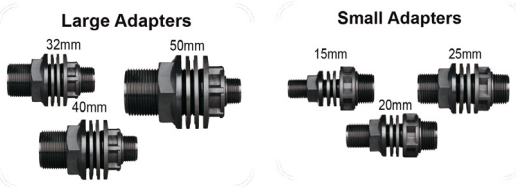

Components of the *Rapid-Flo* Rain Relief Valve

Rapid-Flo Valve High Performance Rain Relief Tank Valve
RAIN RELIEF

Supplied with: Complete Valve Body, Weighted Float, 2.5m Cord and either 15mm & 20mm & 25mm Long Tail adaptor or 32mm & 40mm & 50mm Long Tail adaptor

Code Description

HRRRF152025 Rapidflo Valve 15/20/25 Long Tail

HRRRF324050 Rapidflo Valve 32/40/50 Long Tail

Enables you to supplement your rainwater tank during dry weather spells

If the tanks rain water level drops below minimum, the *Rapid-Flo* valve opens to supplement the tanks water from an alternative source such as the mains water supply.