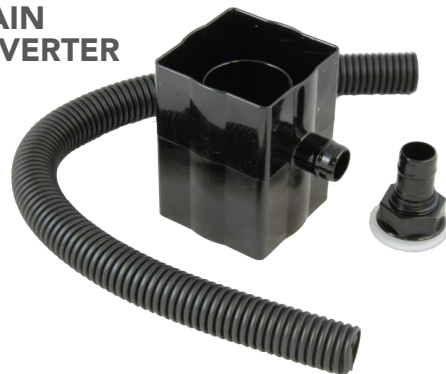

RAIN DIVERTER

Code Description

- P361 Be Green Rain Diverter Kit Black