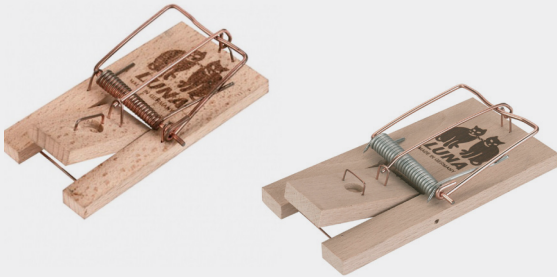

**SUPER CAT  
MOUSE TRAPS**

Code	Description	Contents
T200	Counter Display	14 Cards of 2

**SUPER CAT  
RAT TRAPS**

Code	Description	Contents
T201	Counter Display	12 Per Display

**LUNA WOODEN  
MOUSE / RAT TRAPS**

Code	Description
T203	No. 237 Mouse Traps
T204	No. 240 Rat Traps

**3KGS TUBS  
MUSKIL WAX BLOCKS**

Code	Description
T208	3kg Tubs MUSKIL Wax Blocks with Hole

**TUNNEL BAIT PIPES**

Code	Description
T217	Tunnel Bait Pipes

**"LITTLE SUCKER"  
RAT TRAP CAGE**

Code	Description
T212	Galvanised Steel

## ENDOMIC MOUSE KILLER BAIT 100G

Code Description

T213 Endomice Mouse Killer Bait - 100g