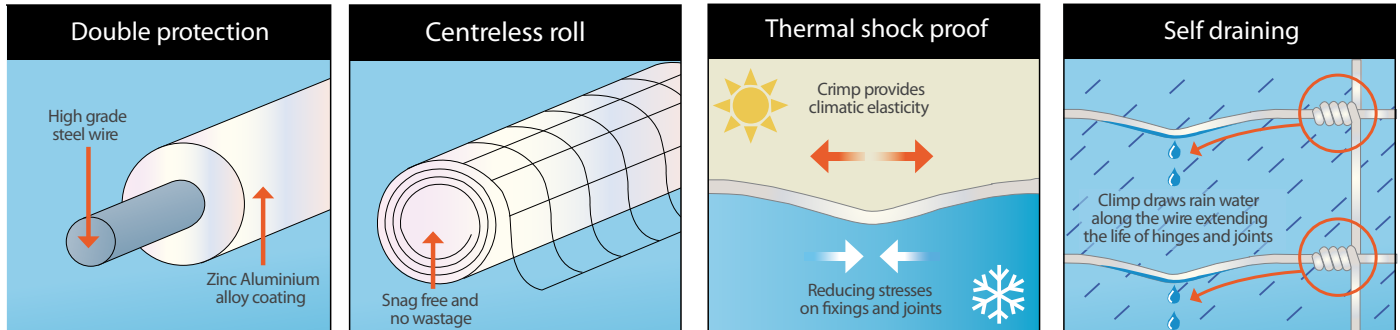

FIELD FENCE FEATURES