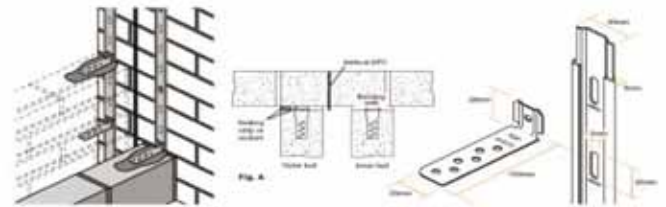

Code	Size	Box Qty
F229	NO.PB-SB10 UPVC 10MM X 2.5M	25
F231	NO.PB-SB15 UPVC 15MM X 2.5M	25

MINI MESH BEADS

Code	Size	Box Qty
F178	NO.E91 2.4M	50
F211	NO.E91 2.7M	50
F179	NO.E91 3M	50

WALL STARTERS - STAINLESS STEEL