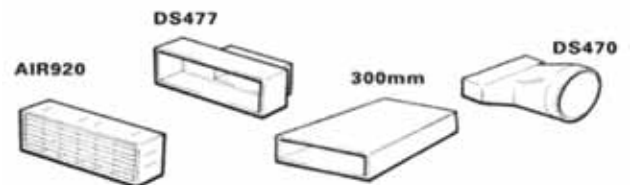

TUMBLE DRYER DUCTING KITS

Code	Size	Pack Qty
V159	NO. KIT440	-